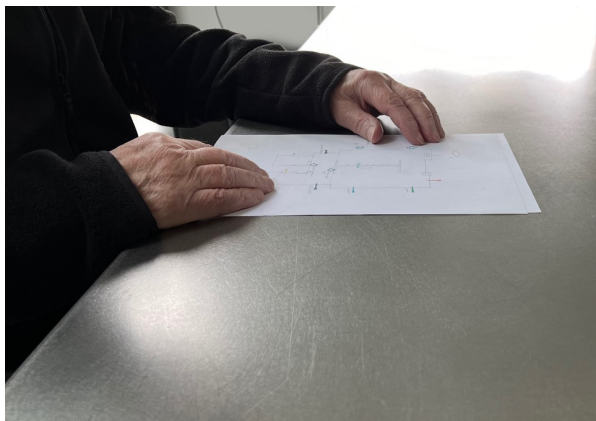

## Jan van Munster *But the Energy Continues*

07.12.2024 – 18.01.2025

Opening Saturday  
7 December 5-7 pm

Slewe Gallery is pleased to announce the opening of the exhibition *But the Energy Continues* by Dutch artist **Jan van Munster** (1939-2024). Van Munster is known for his impressive oeuvre of minimal geometric sculptures visualizing the phenomena of energy. In the exhibition his last light works in relation to some early light works from the seventies will be shown. It will be his second solo show at Slewe Gallery. The exhibition opens Saturday December 7 and will last until January 18, 2025.

Jan van Munster was one of the most remarkable and influential artists of his generation in the Netherlands. He worked with various sources of energy, such as cold and heat, light and electricity or magnetism. His work is about contrasts, positive-negative, light-dark or warm-cold. In addition to a strong physical element, they also show spiritual powers as a metaphor for life. In the sixties his career started showing along with other famous artists as Ad Dekkers, Peter Struycken and Marinus Boezem. In these years Van Munster worked with traditional materials, such as marble, stone, iron and steel, but since the seventies he started to use polyester, granite, mercury and neon tubes as materials to load with energy. In the same period, he made films of his performances, in which he used his own body to show energy. The last years he translated his brain-activities into neon sculptures.