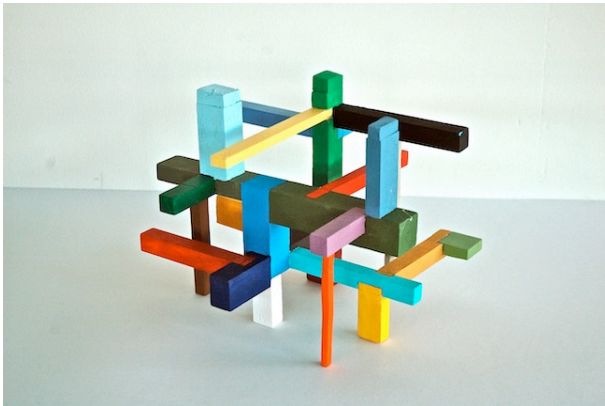

SLEWE

Krijn de Koning ***Verticals and*** ***Horizontals***

27 .11 – 19.12.2015

Opening Friday
27 November
17.00 – 20.00

Slewe Gallery is pleased to announce the opening of the exhibition *Verticals and Horizontals* by Dutch artist **Krijn de Koning** (*1963). It opens during the **Amsterdam Art Weekend**, which runs from November 26 up to November 29. A series of 4 unique, specially made sculptures will be on view along with some newly made drawings. The opening will be Friday 27 November and the exhibition runs until December 19.

Krijn de Koning deals with the question how we experience architectural space. Most of the time De Koning creates site-specific work that questions the specific characteristics of a given location. More than spatial interventions these works are homogenous structures that can best be defined as sculpture, but also incorporate the qualities of painting and architecture.

De Koning studied at the Ateliers 63 in Haarlem (NL) and institut des Hautes Etudes en Art Plastiques in Paris. He participated in many international exhibitions, such as in the Folkstone Triennial in 2014 and the Art Triennial of Beaufort in Oostende (BE) in 2009. His work has been collected by several important private collections, such as the collection of Jean-Philippe & Françoise Billarant and public collections, such as the Stedelijk Museum Amsterdam, Museum Boijmans van Beuningen and Centraal Museum in the Netherlands and the FNAC and FRACs in France. In December 2007 he received the prestigious Dutch Sikkens Prize in Rotterdam, also received by Donald Judd and Jan Dibbets. On this occasion a catalog had been published, giving an overview of more than 10 years of work. In 2010 he made a huge installation at the Nieuwe kerk in Amsterdam and in 2011 at Musée des Beaux-Arts de Nantes, including a new catalog entitled *Vides pour un patio*. Since 1996 his work has been represented by Slewe Gallery.