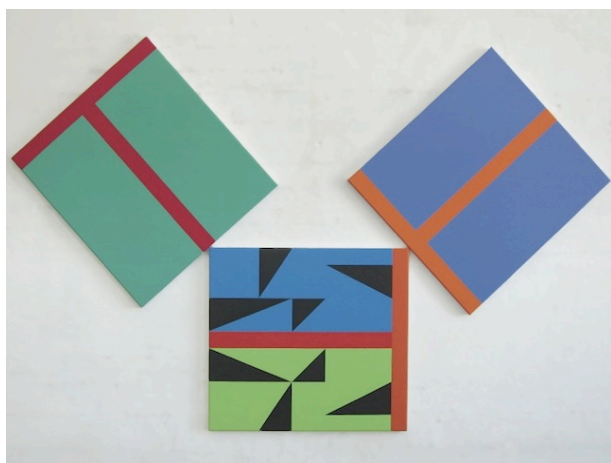

## **Kees Smits New Works**

**Slewe Gallery, Amsterdam  
12.09 – 10.10.2015**

**Opening  
Saturday 12 September  
17.00-19.00**

Slewe Gallery is pleased to announce the upcoming exhibition with new works by Dutch artist **Kees Smits** (\*1945). The exhibition will open Saturday September 12 and will last until October 10.

Smits's abstract geometric paintings deal with how one experience different perspective in the flat Dutch landscape. He tries to catch the panoramic view of the Dutch landscape in different perspectives. Both in his long horizontal works, which can consist of different sizes of canvases, and in his narrow vertical works he focuses on a literal perspective experience in viewing the space. Smits' preoccupation with perspective on a flat plane goes back to the experiments of Russian constructivists such as El Lissitzky. His love for Malevich the way his paintings have been organized. Also in the use of bright and contrasting colours there is a connection with the pioneer of abstract art.